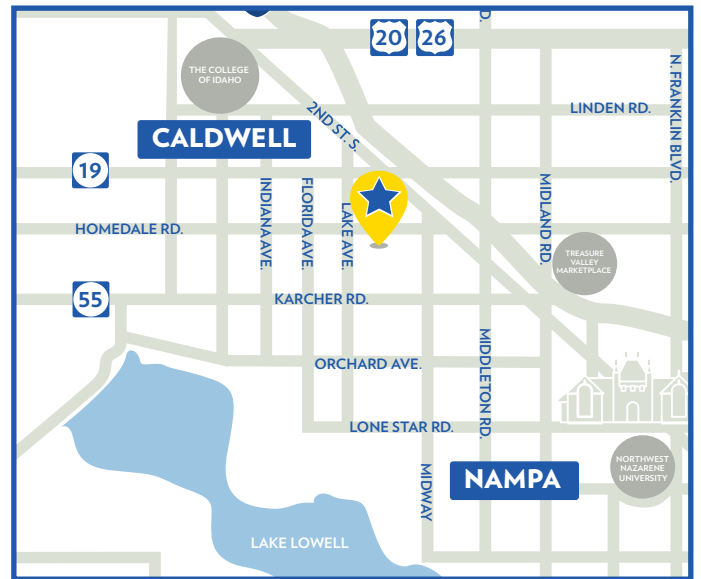

# BRITTANY HEIGHTS AT WINDSOR CREEK in Caldwell

Comfortable and affordable come together at Windsor Creek East in Caldwell. Enjoy new construction with an emphasis on lifestyle floor plans featuring beautifully crafted interior features. Choose from a variety of one and two-story homes with timeless open concept designs. Enjoy living in a peaceful, country setting while being just minutes away from major entertainment and employment opportunities throughout the Treasure Valley. Windsor Creek East features a park with open fields, and is just a short drive away from outdoor adventures at Lake Lowell. At the lake, enjoy fishing, swimming, boating, and hiking.

## Areas of Interest

**Boise Airport:** Less than 30 Minutes  
**Boise State University:** Approximately 30 Minutes  
**Lake Lowell:** Less than 20 Minutes  
**Idaho Center:** Less than 20 Minutes  
**NNU:** Less than 15 Minutes

### Hospitals & Urgent Care Centers

St. Luke's Hospital (10 Minutes)  
St. Alphonsus Hospital (15 Minutes)  
Urgent Care Centers (5 Minutes)